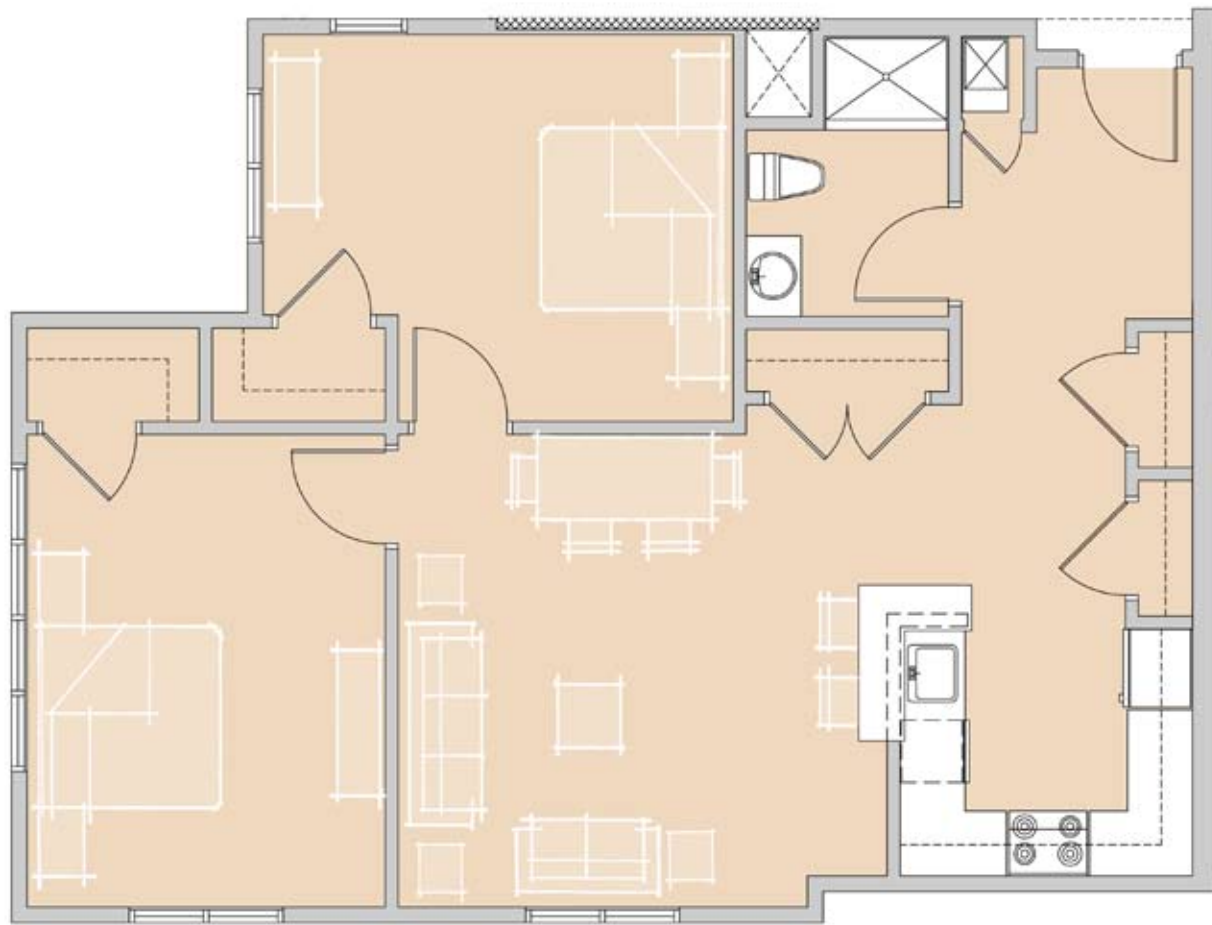

3 2 BEDROOM UNIT 121
SCALE: 1/4" = 1'-0"

Bowers Brook
APARTMENTS

196 AYER ROAD | HARVARD, MASSACHUSETTS | (978) 456-7300 | WWW.BOWERSBROOK.COM

5 2 BEDROOM UNIT 122
SCALE: 1/4" = 1'-0"

Bowers Brook
APARTMENTS

196 AYER ROAD | HARVARD, MASSACHUSETTS | (978) 456-7300 | WWW.BOWERSBROOK.COM

4 2 BEDROOM UNIT A
SCALE: 1/4" = 1'-0"

Bowers Brook
APARTMENTS

196 AYER ROAD | HARVARD, MASSACHUSETTS | (978) 456-7300 | WWW.BOWERSBROOK.COM