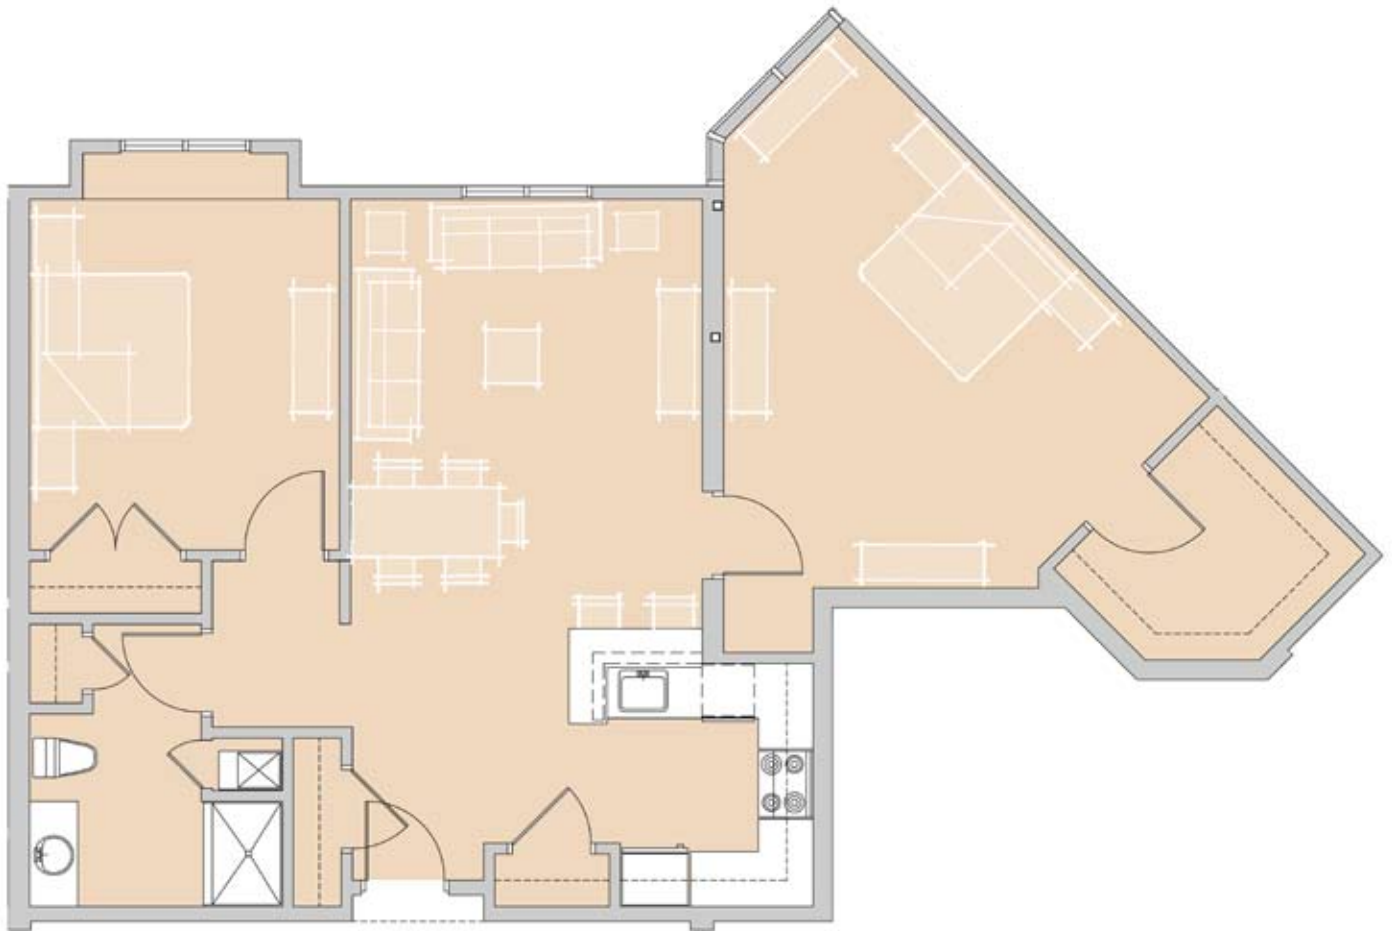

3 2 BEDROOM UNIT 121
SCALE: 1/4" = 1'-0"

Bowers Brook
APARTMENTS

196 AYER ROAD | HARVARD, MASSACHUSETTS | (978) 456-7300 | WWW.BOWERSBROOK.COM

5 2 BEDROOM UNIT 122
SCALE: 1/4" = 1'-0"

Bowers Brook
APARTMENTS

196 AYER ROAD | HARVARD, MASSACHUSETTS | (978) 456-7300 | WWW.BOWERSBROOK.COM

4 2 BEDROOM UNIT A
SCALE: 1/4" = 1'-0"

Bowers Brook
APARTMENTS

196 AYER ROAD | HARVARD, MASSACHUSETTS | (978) 456-7300 | WWW.BOWERSBROOK.COM