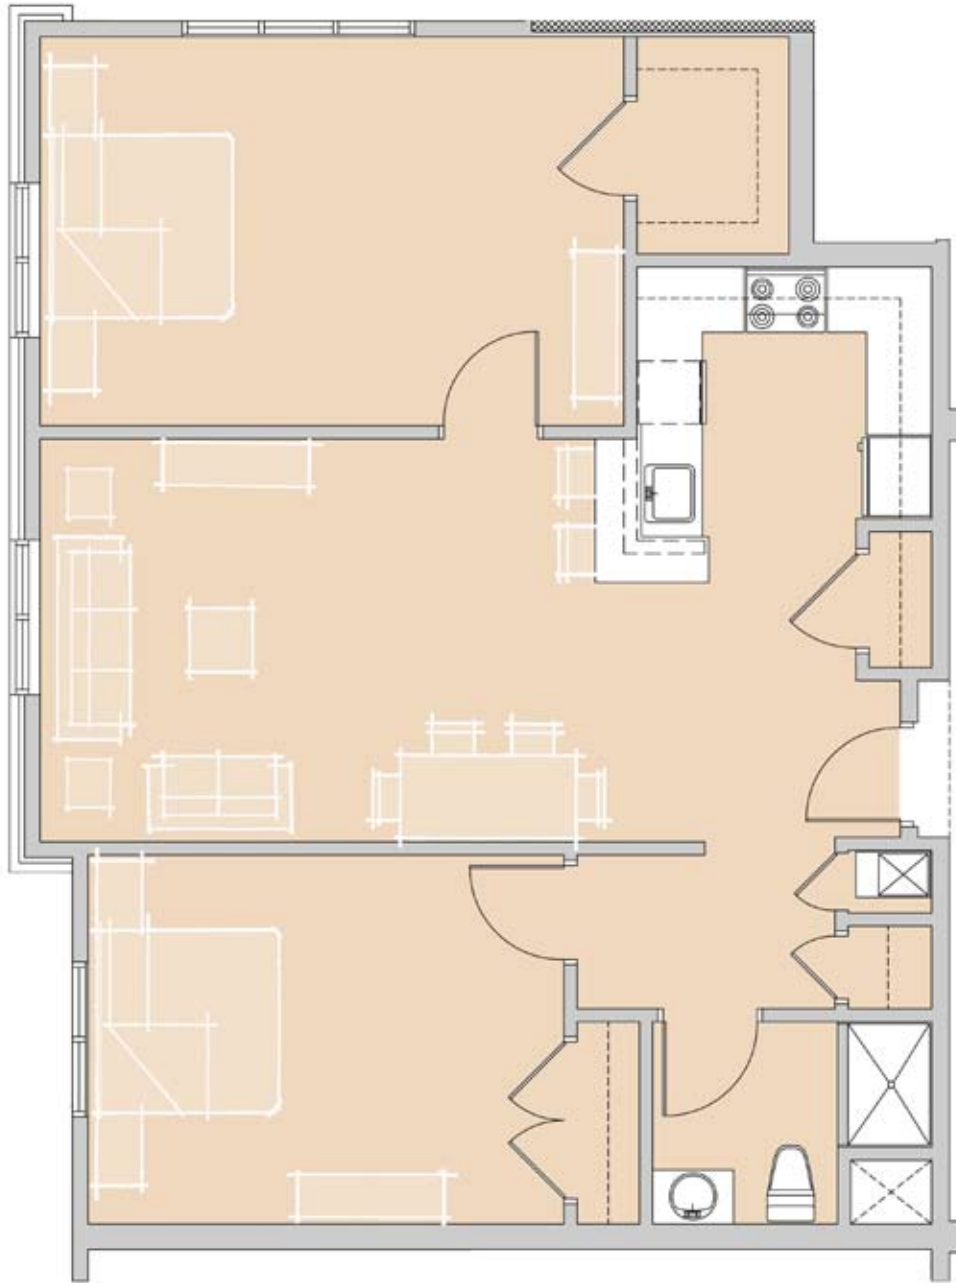

3 2 BEDROOM UNIT 121
SCALE: 1/4" = 1'-0"

Bowers Brook
APARTMENTS

196 AYER ROAD | HARVARD, MASSACHUSETTS | (978) 456-7300 | WWW.BOWERSBROOK.COM

5 2 BEDROOM UNIT 122
SCALE: 1/4" = 1'-0"

Bowers Brook
APARTMENTS

196 AYER ROAD | HARVARD, MASSACHUSETTS | (978) 456-7300 | WWW.BOWERSBROOK.COM

4 2 BEDROOM UNIT A
SCALE: 1/4" = 1'-0"

Bowers Brook
APARTMENTS

196 AYER ROAD | HARVARD, MASSACHUSETTS | (978) 456-7300 | WWW.BOWERSBROOK.COM