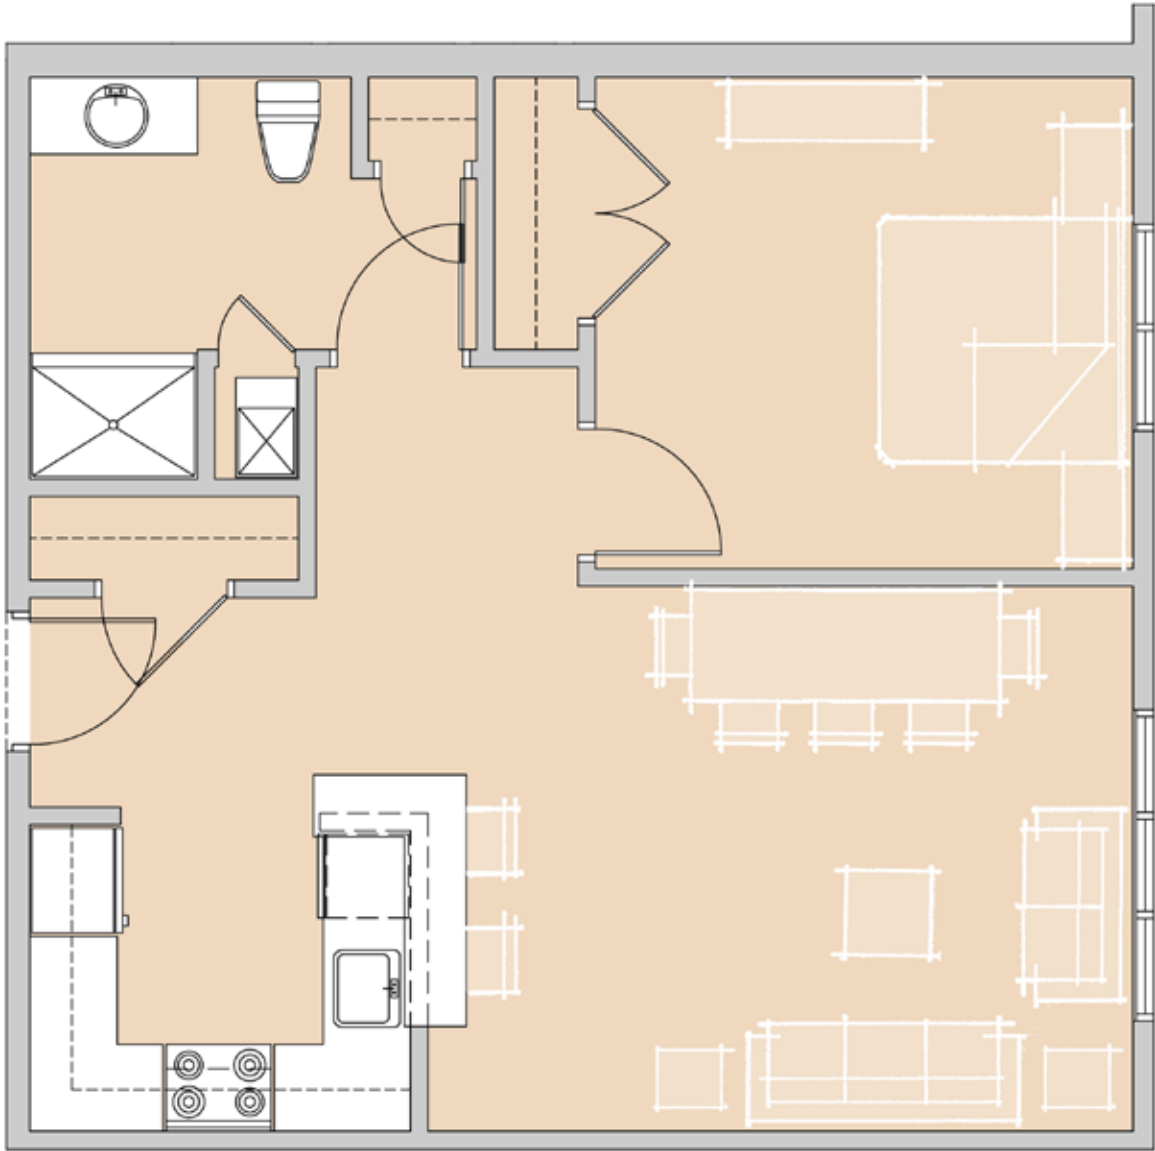

**1** 1 BEDROOM UNIT A  
SCALE: 1/4" = 1'-0"

**Bowers Brook**  
APARTMENTS

196 AYER ROAD | HARVARD, MASSACHUSETTS | (978) 456-7300 | WWW.BOWERSBROOK.COM

2

**1 BEDROOM UNIT B**

SCALE: 1/4" = 1'-0"

**Bowers Brook**  
APARTMENTS

196 AYER ROAD | HARVARD, MASSACHUSETTS | (978) 456-7300 | WWW.BOWERSBROOK.COM

7 1 BEDROOM UNIT  
SCALE: 1/4" = 1'-0"

**Bowers Brook**  
APARTMENTS

196 AYER ROAD | HARVARD, MASSACHUSETTS | (978) 456-7300 | WWW.BOWERSBROOK.COM