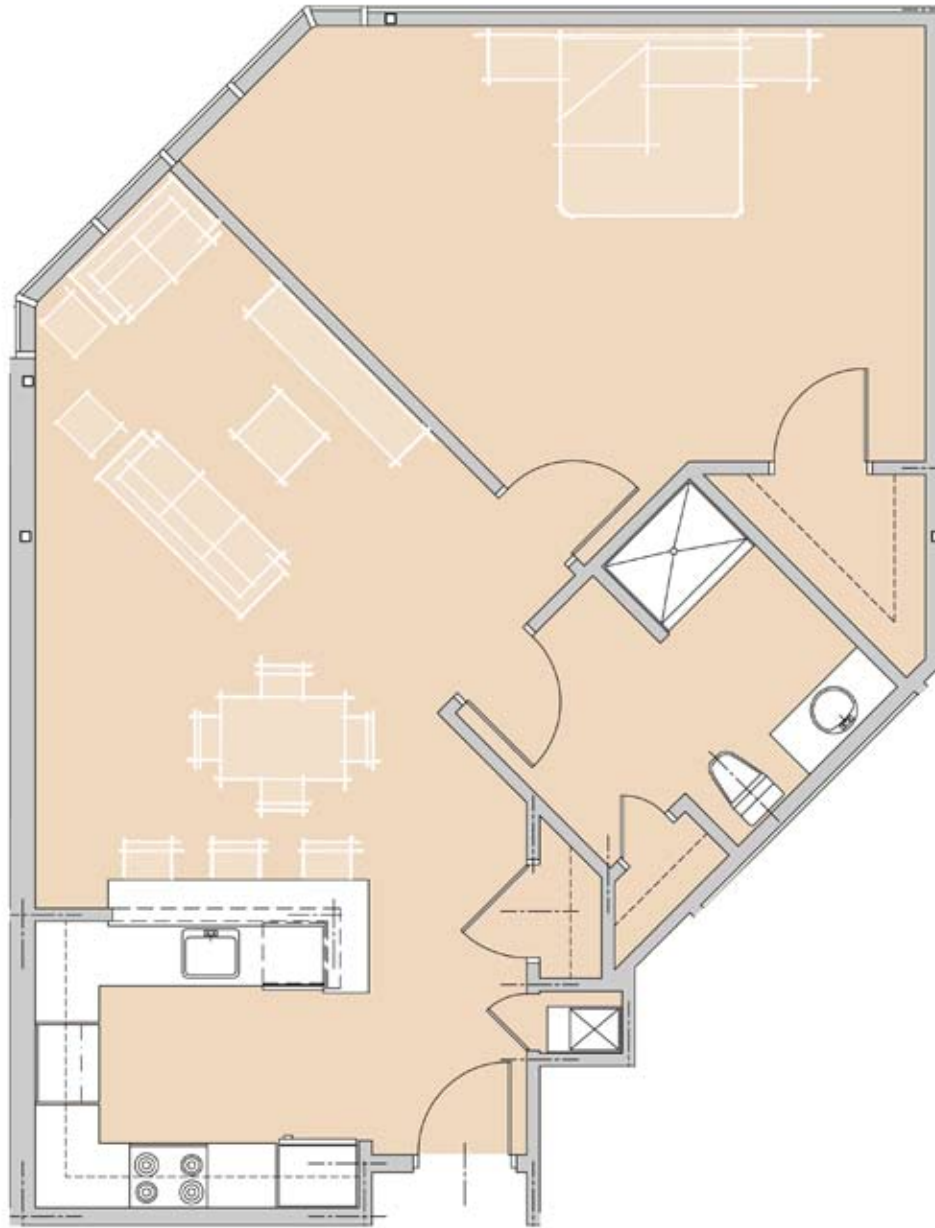

**1** 1 BEDROOM UNIT A  
SCALE: 1/4" = 1'-0"

**Bowers Brook**  
APARTMENTS

196 AYER ROAD | HARVARD, MASSACHUSETTS | (978) 456-7300 | WWW.BOWERSBROOK.COM

2

**1 BEDROOM UNIT B**

SCALE: 1/4" = 1'-0"

**Bowers Brook**  
APARTMENTS

196 AYER ROAD | HARVARD, MASSACHUSETTS | (978) 456-7300 | WWW.BOWERSBROOK.COM

7 1 BEDROOM UNIT  
SCALE: 1/4" = 1'-0"

**Bowers Brook**  
APARTMENTS

196 AYER ROAD | HARVARD, MASSACHUSETTS | (978) 456-7300 | WWW.BOWERSBROOK.COM